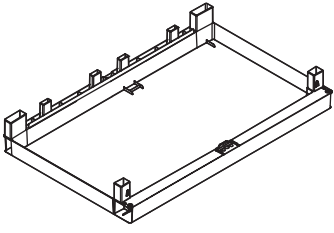

TOOMAX[®]

RATTAN MEGA

Art. 312 cm 89x54x190h | in 35x21x75h

A

PZ / PCS 2

B

PZ / PCS 4

C