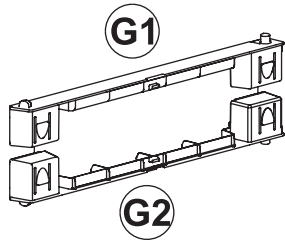

A

PZ / PCS 2

B

PZ / PCS 4

C

PZ / PCS 4

D

PZ / PCS 4

E

PZ / PCS 4

L

PZ / PCS 1

G

PZ / PCS 2

M

PZ / PCS 2

F

PZ / PCS 2

U

PZ / PCS 2

I

PZ / PCS 8

N

PZ / PCS 2