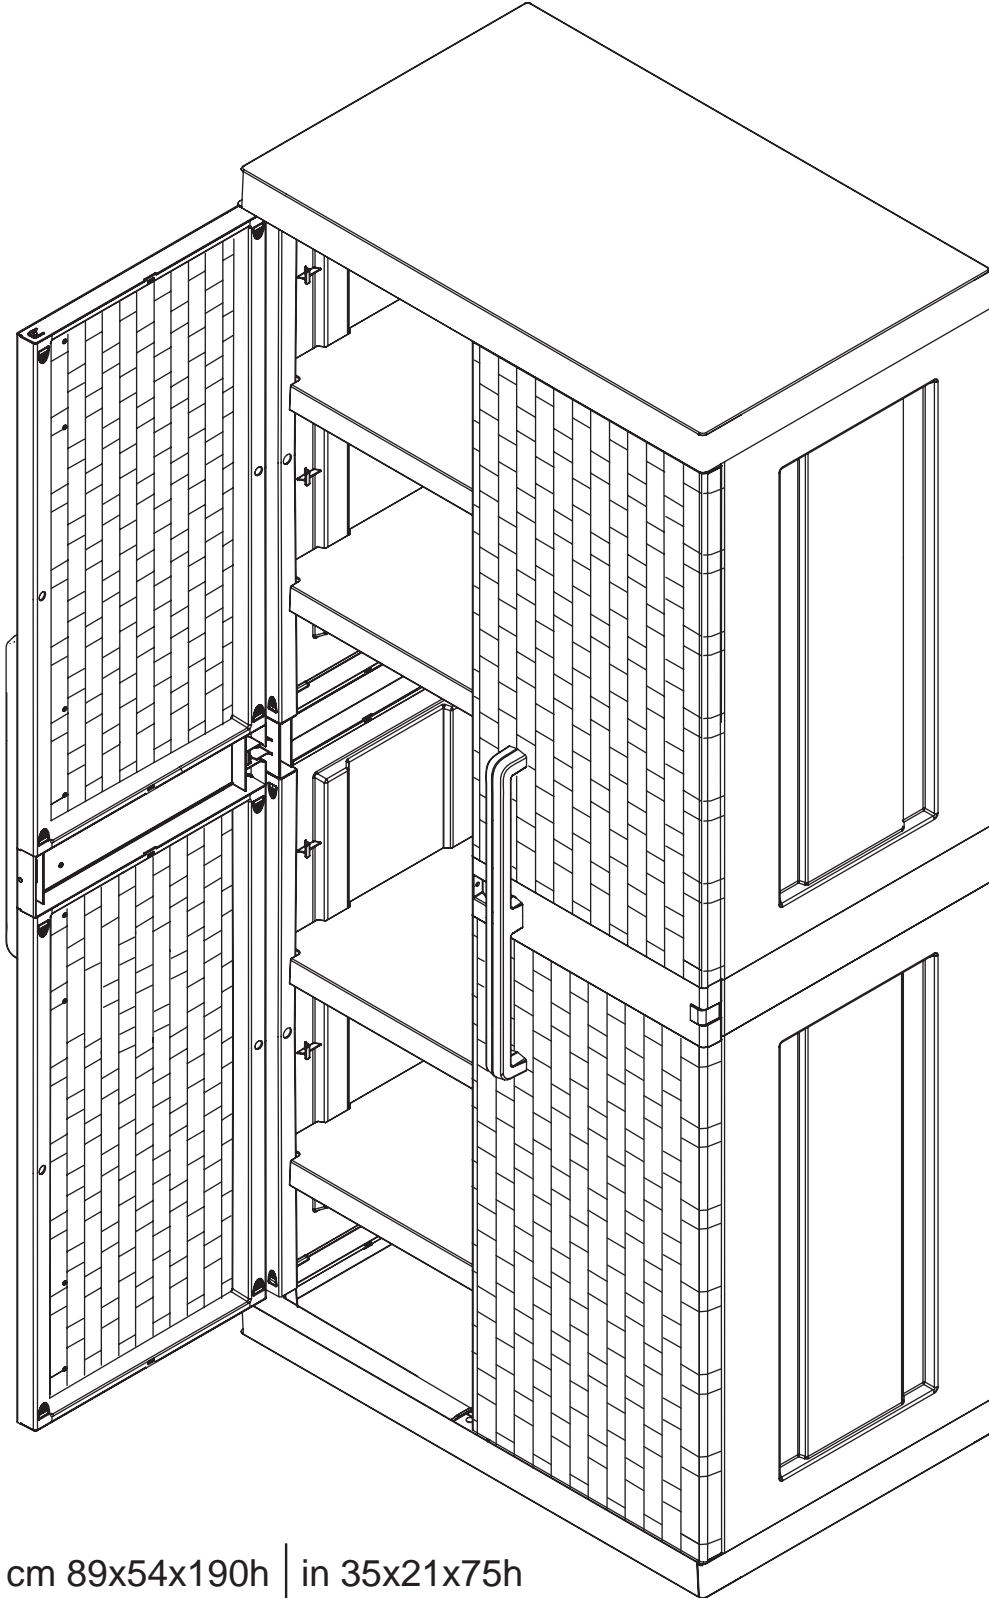

TOOMAX[®]

RATTAN MEGA

Art. 312 cm 89x54x190h | in 35x21x75h

A

PZ / PCS 2

B

PZ / PCS 4

C